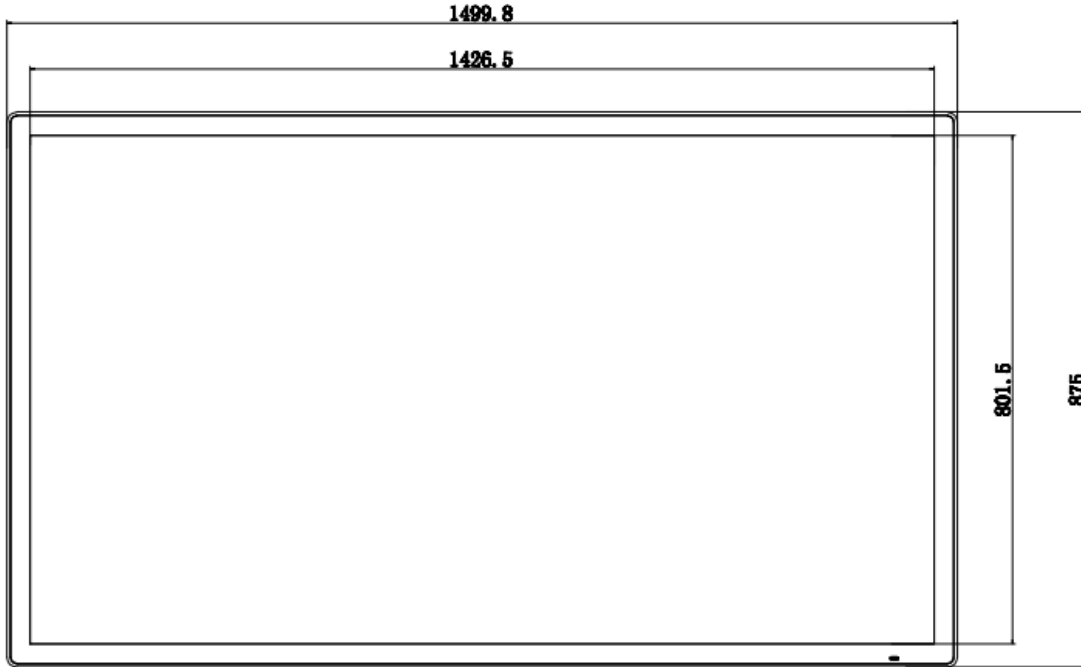

7. Dimension Drawing