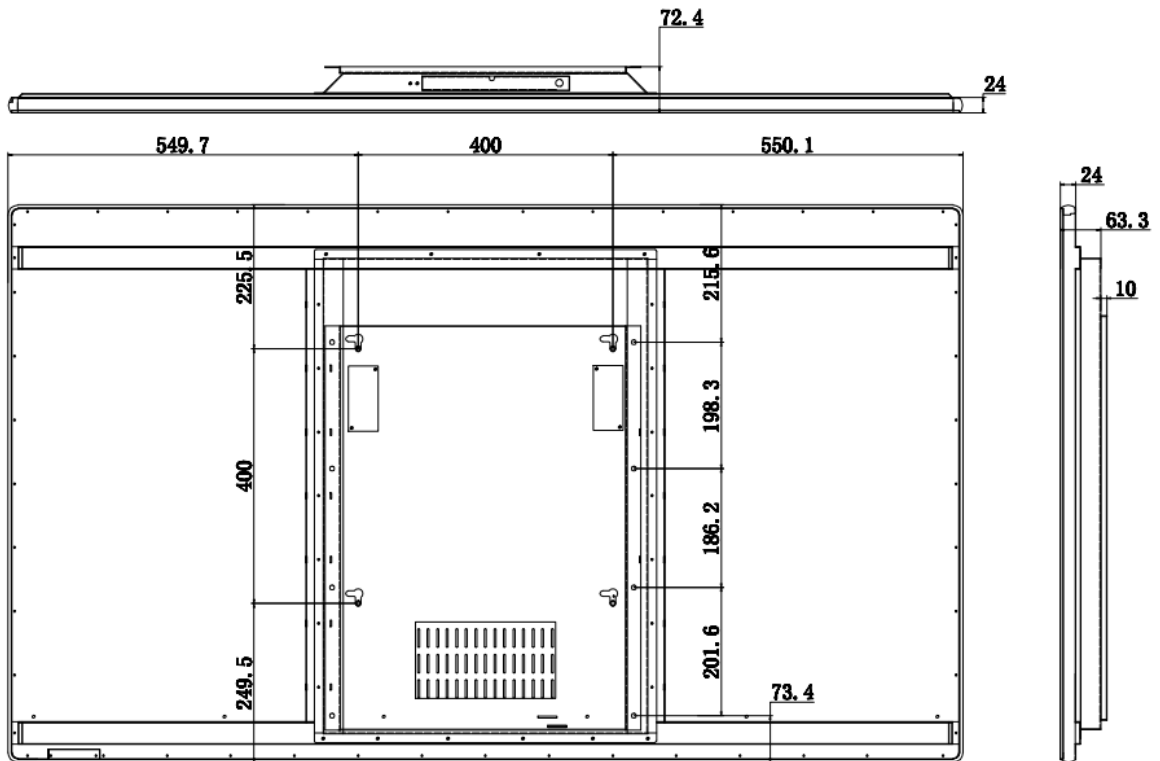

## 3. Display

Display Size	65"
Panel	TFT-LCD with LED backlight
Display Ratio	16:9
Color	16.77M colors (8-bit)
Display area	1428.48(H)*803.52(V)mm
Resolution	1920*1080
Brightness	350cd/m2
Contrast	3500:1
View Angle	178° left and right, up and down
Response time	Less than 5ms
Life Time	More than 60,000 hours

## 5. Interface

USB	USB*4
COM	COM*1
HDMI Output	HDMI*1
VGA Output	VGA*1
MIC Audio Input	MIC Audio*1
Line Audio Output	Line*1
Network	RJ45*1, built-in Gigabit Ethernet
WIFI	WIFI*1, support 802.11 b/g/n

## 6. Others

Net Dimension	1499.8*875*24mm
Package size	1620*1000*140mm
Color	Silver Black
Net Weight	50KG
Gross Weight	60KG
Wallmount Rack	Standard Rack*1
Voltage	220-240V 50/60Hz
Power Consumption	≤ 150W
Working Temperature	0 - 40 °C

## 7. Dimension Drawing

Front

Back&Side