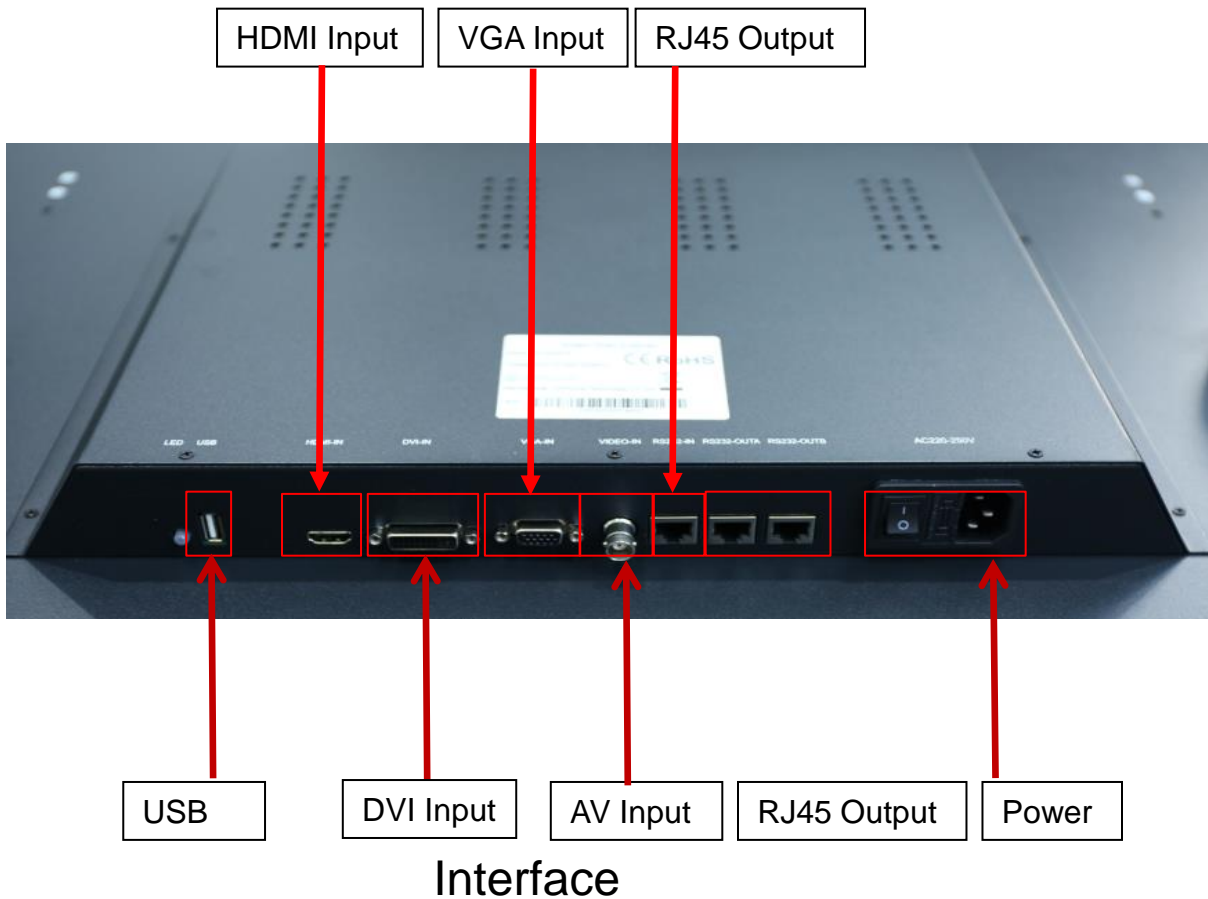

***HDFocus* Catalogue**

Video Wall Display HDV49

HDV49
49" Video Wall Display

1. Product Outlook

Front

3.5mm

2. Main Features

- ✓ Professional industrial grade 49" TFT- LCD screen, LED back light;
- ✓ Unique embedded in structure which is designed for video wall display, perfect display screen of every detail;
- ✓ All-in-one solution with built in video wall processor;
- ✓ Ultra narrow bezel of 3.5mm;
- ✓ High brightness of 500 cd/m², with contrast of 4000: 1;
- ✓ Abundant input and output interface with VGA、HDMI、DVI、BNC, RS232 connectors;
- ✓ High quality picture effect, support 3D digital comb filter (PAL / NTSC), 3D digital noise reduction, progressive scan, exclusive technology to make screen more black, WCG-CCFL bright backlight colors
- ✓ Industrial level design, support 24/7 working.

3. Display

Display Screen	49" TFT-LCD panel with LED backlight
Display Ratio	16:9
Bezel	3.5mm
Color	16.77M colors
Display area	1073.8*604mm
Resolution	1920*1080
Brightness	500cd/m ²
Contrast	4000:1
View Angle	178° left and right, up and down

4. Video Wall Processor Main Features

- ✓ All-in-one solution with built in video wall processor, support to full picture splicing display with splitter; and also can work together with matrix switcher and video wall processor;
- ✓ Multi channels parallel processing, signal processing powerful;
- ✓ RS232 serial remote control; each unit to support two-way RS232 loop out;
- ✓ Does not need to dial the code to set up ID, the debugging is simple;
- ✓ Support to customize 4K processor, to achieve the total video wall display achieve 4K resolution.

Processor Built-in

5. Interface

USB	USB*1
HDMI Input	HDMI*1
VGA Input	VGA*1
DVI Input	DVI-I*1
AV Input (BNC)	AV Input*2
AV Output (BNC)	AV Output*2
RJ 45 Input	RJ45 Input*1
RJ 45 Output	RJ45 Output*2

6. Others