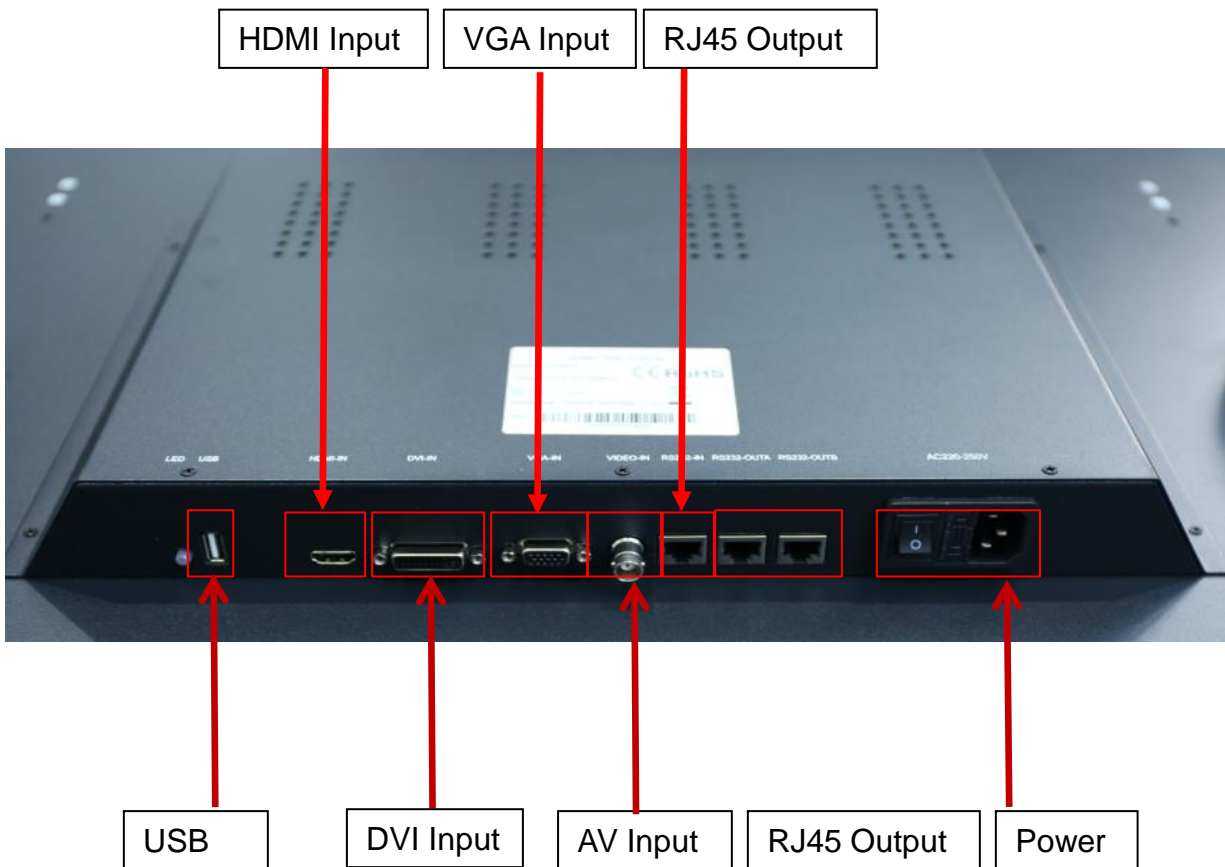

## 2. Main Features

- ✓ Professional industrial grade 55" DID LCD screen, LED back light;
- ✓ Unique embedded in structure which is designed for video wall display, perfect display screen of every detail;
- ✓ All-in-one solution with built in signal processing;
- ✓ Ultra narrow bezel of 3.5mm;
- ✓ High brightness of 500 cd/m<sup>2</sup>, with contrast of 3500: 1;
- ✓ Abundant input and output interface with VGA,HDMI, DVI, RS232 connectors;
- ✓ High quality picture effect, support 3D digital comb filter (PAL / NTSC), 3D digital noise reduction, progressive scan, exclusive technology to make screen more black, WCG-CCFL bright backlight colors
- ✓ Industrial level design, support 24/7 working.

## 4. Video Wall Signal Processing Main Features

- ✓ All-in-one solution with built in video wall processor, support to full picture splicing display with splitter; and also can work together with matrix switcher and video wall processor;
- ✓ Multi channels parallel processing, signal processing powerful;
- ✓ RS232 serial remote control; each unit to support two-way RS232 loop out;
- ✓ Does not need to dial the code to set up ID, the debugging is simple;
- ✓ Support to customize 4K processor, to achieve the total video wall display achieve 4K resolution.

**Processor Built-in**

## 5. Interface

USB	USB*1
HDMI Input	HDMI*1
VGA Input	VGA*1
DVI Input	DVI-I*1
AV Input	AV *1
RJ 45 Input	RJ45 Input*1
RJ 45 Output	RJ45 Output*2

Interface