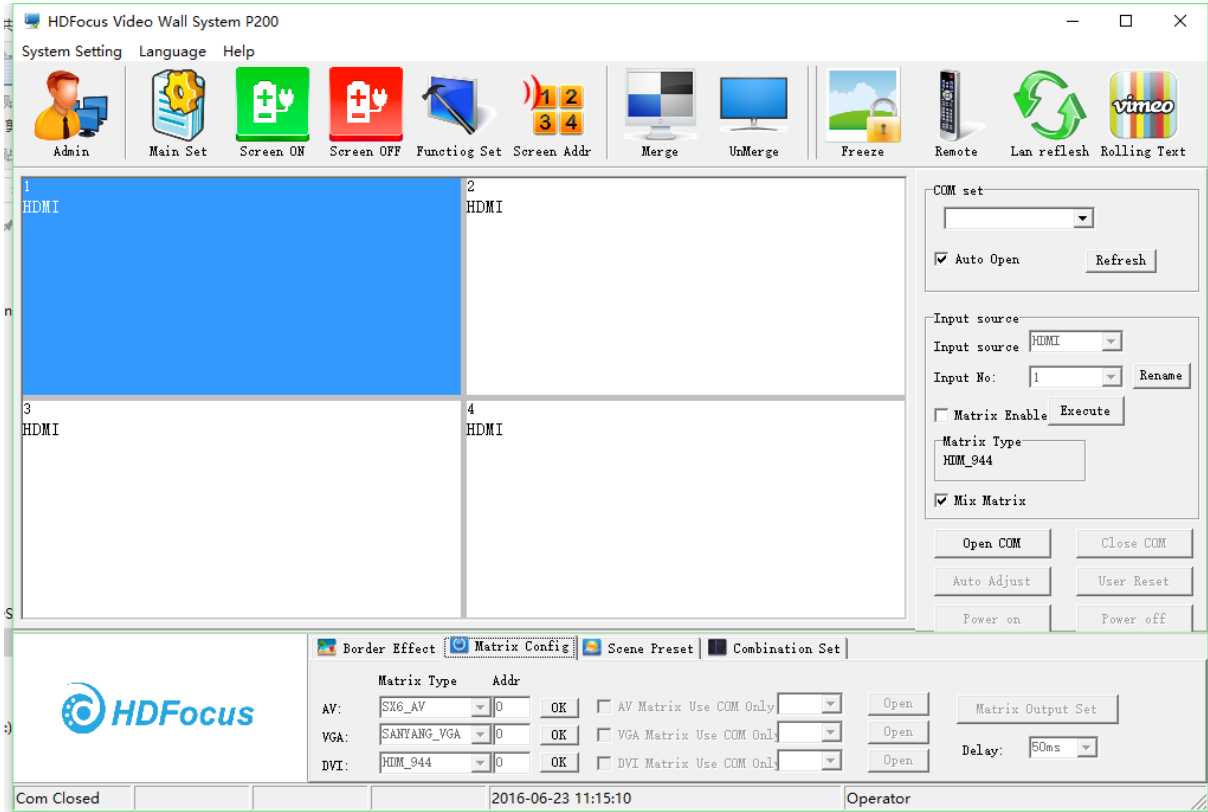

8. Software: Multi-Screen Display System

Software Interface